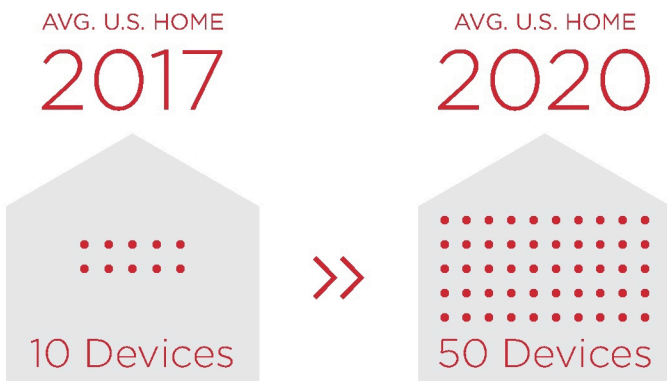

FIRST ALERT

Onelink

SECURE CONNECT

Wi-Fi Mesh Dual-Band Solution

Stronger Connection. Stronger Protection.

Smart Home Landscape

U.S. homes currently have an average of 7-10 connected devices. This number of connected devices is expected to triple in the next couple of years alone, with the rise of virtual assistants, internet/streaming TV, smart home, and wearables, with this growth comes a need for stronger Wi-Fi in the home.

Secure Connect is the solution.

Source: Organization for Economic Co-operation and Development

A Legacy of Security

First Alert's legacy in home safety and delivering high quality, life safety products differentiates it from the competition. Building on the brand's pillars of reliability, innovation and quality, making it a natural fit with the Wi-Fi mesh category.